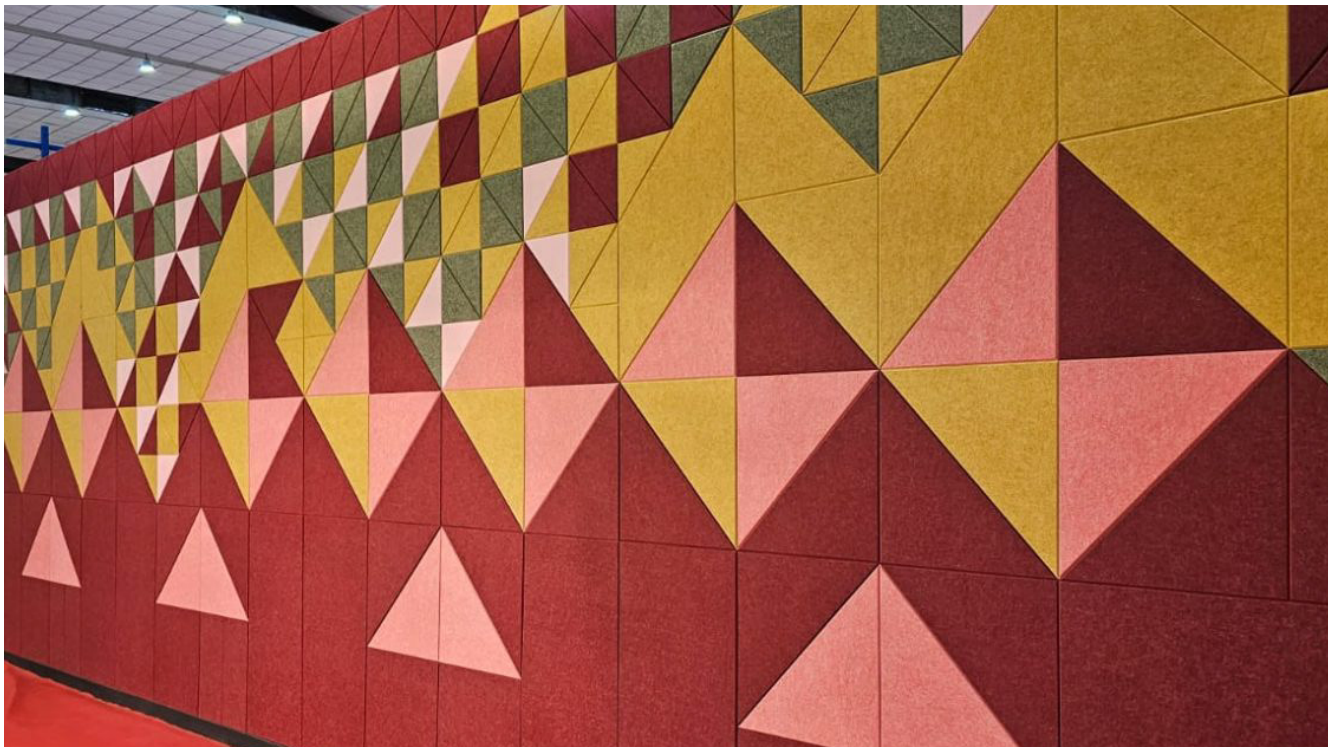

Gallery

T: +91 22 6875 7147/ 162
M: +91 98200 81674/ +919960 69353

Enterprise Centre, Unit No 305, 3rd Floor, Off Nehru Road,
Opposite Airlink Hotel, Vile Parle (E), Mumbai 400099

info@technoceiling.com

www.technoacoustic.in

www.technoceiling.com